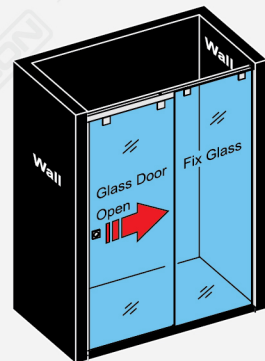

THRESHOLD (640 MM)

UPPER TRACK + COVER (1230 MM)

U-CHANNEL FOR FIX GLASS
(2000 MM + 573 MM)

Illustration:

Max Opening Width : 1241 mm
Max Door Height : 2000 mm

LEFT TO OPEN WALL TO GLASS
Available : RIGHT

RIGHT TO OPEN WALL TO WALL
Available : LEFT