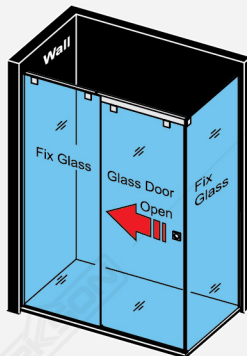

THRESHOLD (640 MM)

UPPER TRACK + COVER (1230 MM)

U-CHANNEL FOR FIX GLASS
(2000 MM + 573 MM)

Illustration:

Max Opening Width : 1241 mm
Max Door Height : 2000 mm

LEFT TO OPEN WALL TO GLASS
Available : RIGHT

RIGHT TO OPEN WALL TO WALL
Available : LEFT