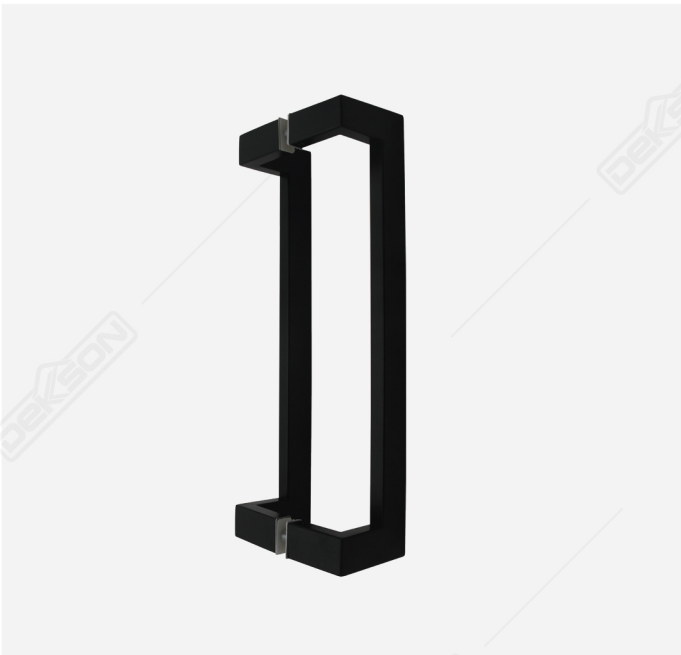

SQ PH DL809
30X15X380X350 MATT BLACK

Available :

- 40X20X640X600 MATT BLACK